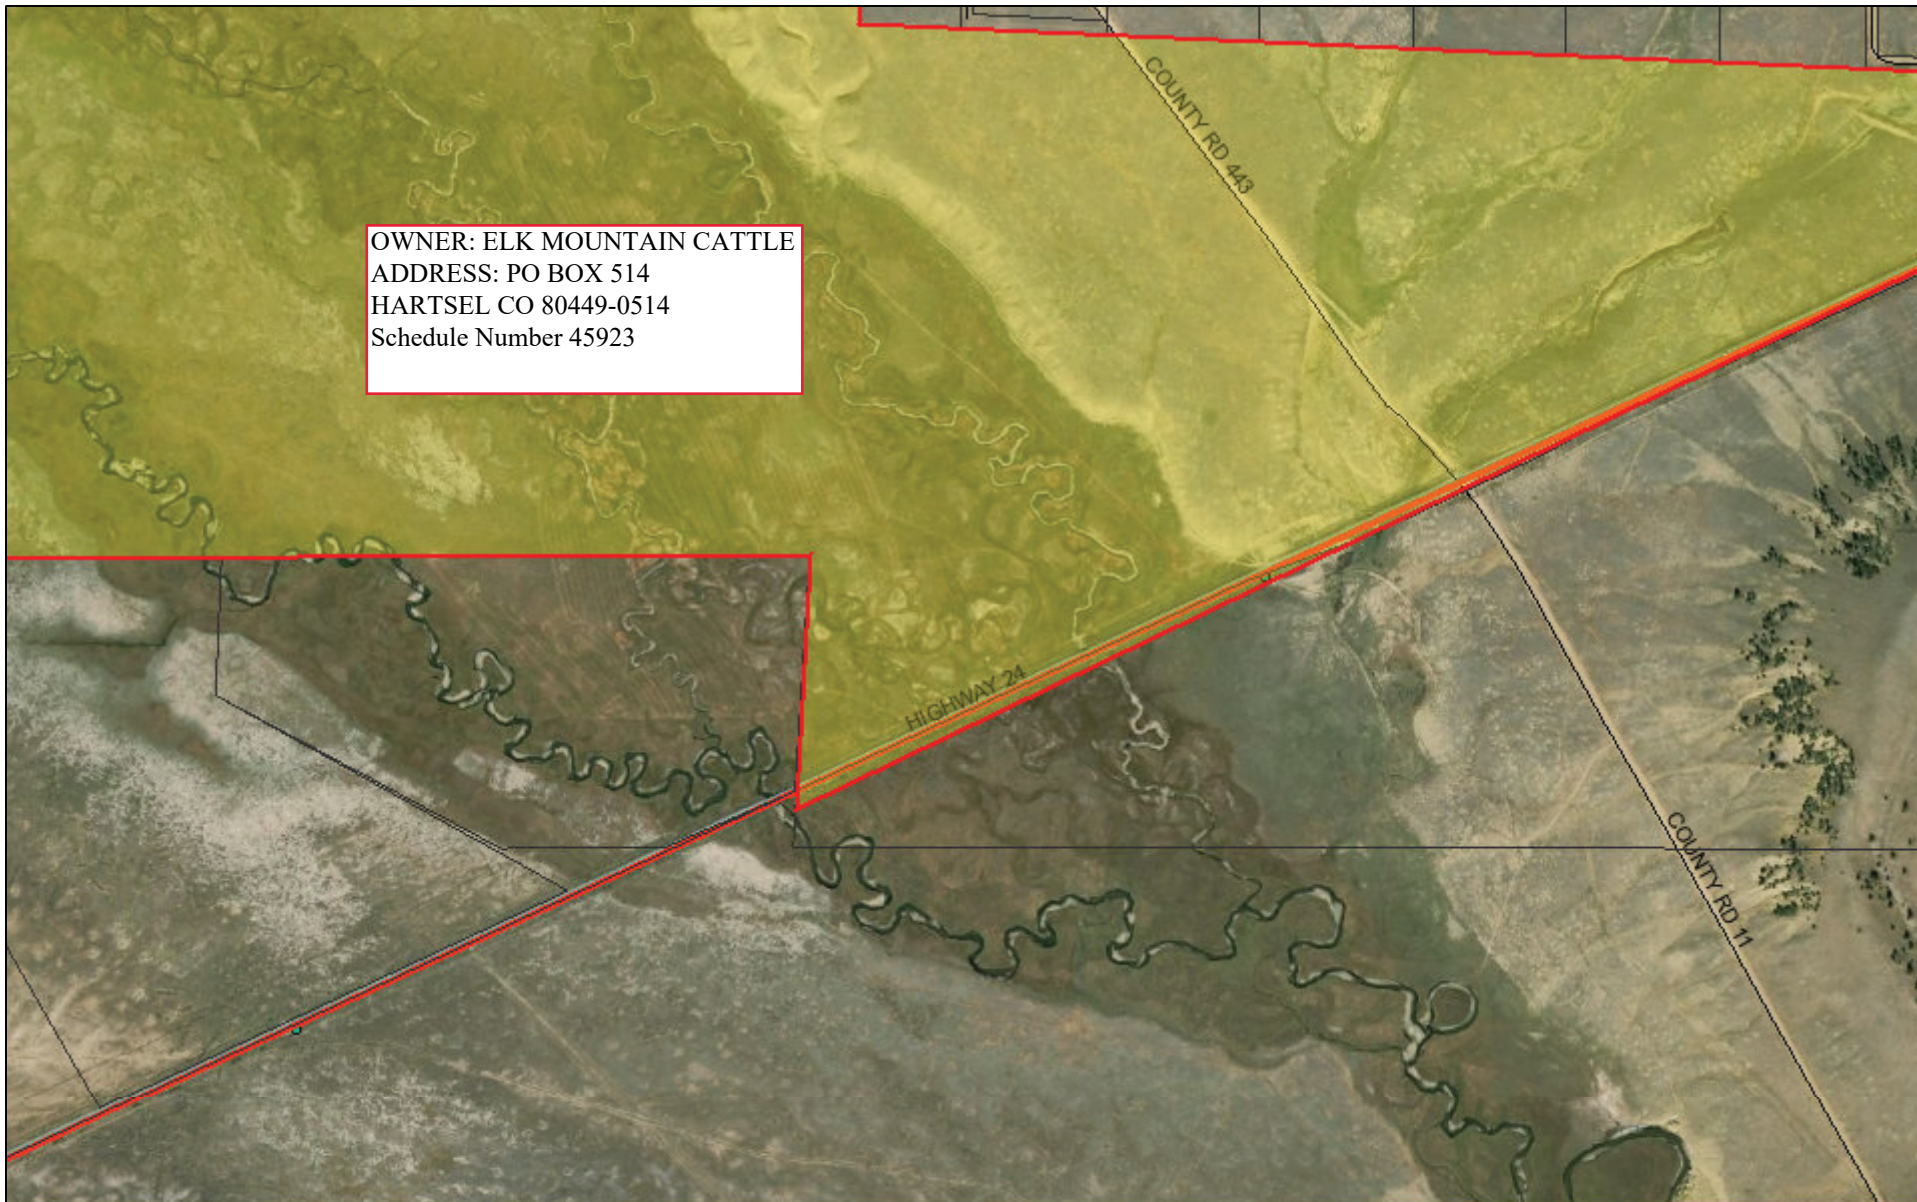

H-13-N north side

May 29, 2020

TaxParcel PARK

COUNTIES

1:13,373

Source: Esri, DigitalGlobe, GeoEye, Earthstar Geographics, CNES/Airbus DS, USDA, USGS, AeroGRID, IGN, and the GIS User Community